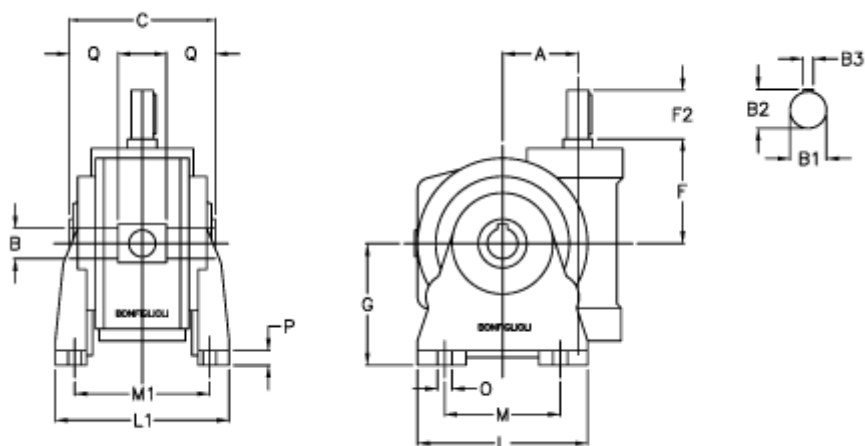

Article number: 3901130080300

Description: Worm gear with solid input shaft
VF 130V-80-HS

Measures

a	= 130.0	F2 = 60	Q = 52.5
B	= 45	g = 195	
B1	= 30	L = 310	
B2	= 33.0	L1 = 245	
B3	= 8	m = 220	
C	= 165	M1 = 191.0	
Description	= VF 130V-xx-HS	O = 16.0	
F	= 160.0	P = 18	